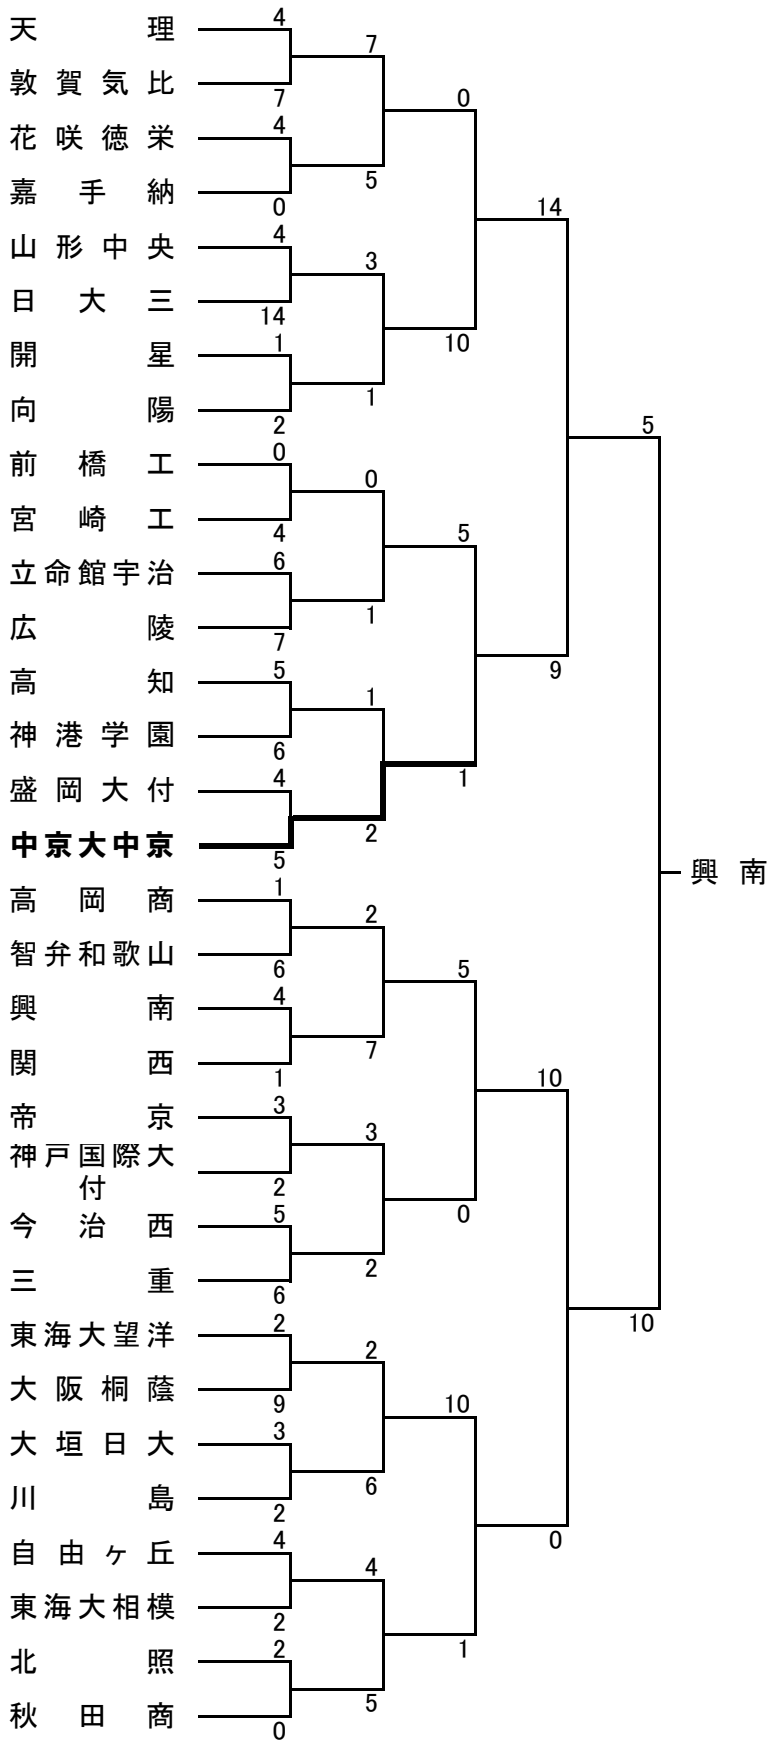

# 第82回全国選抜高校野球大会

| 1回戦 |      |
|-----|------|
| 中京大 | 盛岡大付 |
| 中京  | 0    |
| 2   | 0    |
| 1   | 2    |
| 0   | 0    |
| 1   | 1    |
| 0   | 0    |
| 0   | 0    |
| 1   | 0    |
| 0   | 0    |
| 0   | 0    |
| x   | 1    |
| 5   | 4    |

| 2回戦  |     |
|------|-----|
| 神港学園 | 中京大 |
| 0    | 0   |
| 0    | 0   |
| 1    | 1   |
| 0    | 0   |
| 0    | 0   |
| 0    | 0   |
| 0    | 1   |
| 0    | 0   |
| 0    | 0   |
| 0    | 0   |
| 1    | 2   |

| 準々決勝 |    |
|------|----|
| 中京大  | 広陵 |
| 0    | 3  |
| 0    | 0  |
| 0    | 0  |
| 0    | 0  |
| 0    | 0  |
| 0    | 0  |
| 0    | 1  |
| 0    | 1  |
| 1    | 0  |
| 1    | 5  |